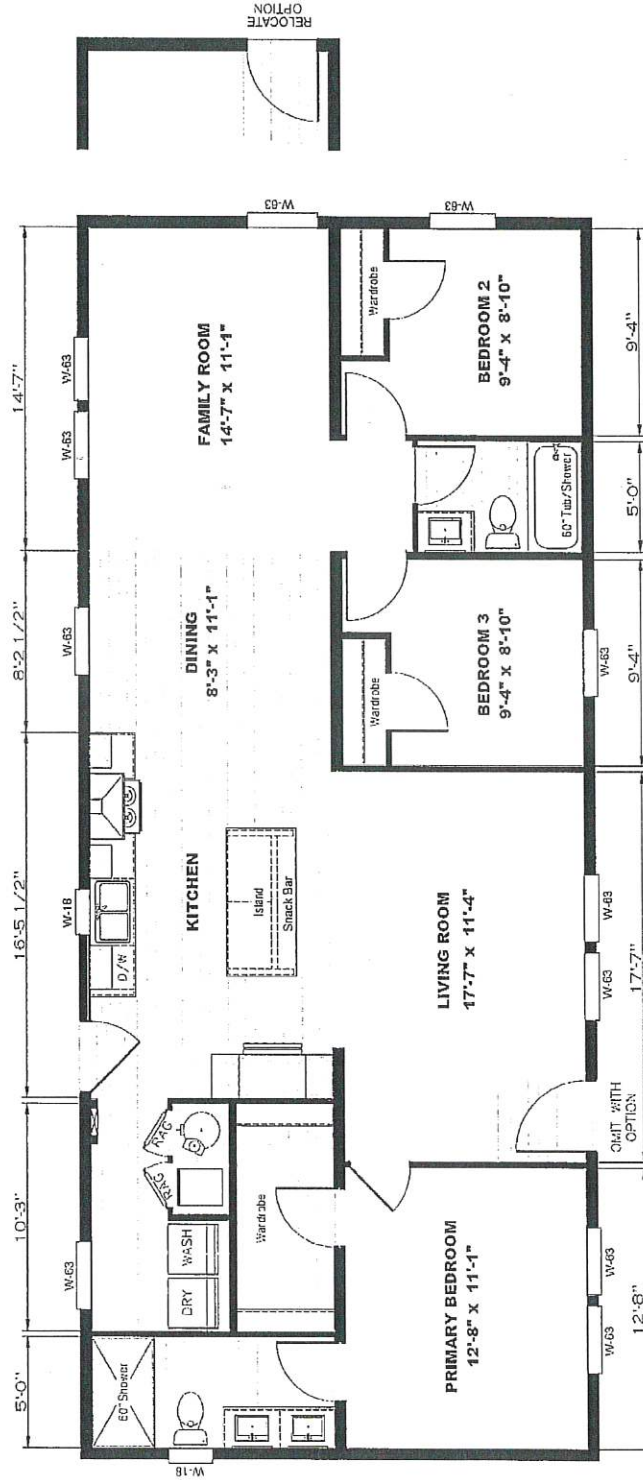

24 WIDE

Discount - 107,774
 15,000
92,774
 Freight 6,950
\$99,724

4010 Roof @ 2,016
 8010 Roof @ 2,932.

TEMPO SERIES 24x52 Stand By Me

3 BEDROOM, 2 BATH - 1,176 SQ. FT.

24 WIDE

115,154
 - Discount - 15,000

 100,154
 Freight 6,950

 \$106,950

U01B Roof # 2,184
 801B Roof # 3,177

TEMPO SERIES 24x52 Three Little Birds

3 BEDROOM, 2 BATH - 1,248 SQ. FT.

24 WIDE

114 113
 Discount - 15,000
99,113
 Freight + 6,950
 \$ 106,063

401b Roof @ 2184
 501b Roof @ 3,177

TEMPO SERIES 24x56 My Girl

3 BEDROOM, 2 BATH - 1,344 SQ. FT.

24 WIDE

114,871
 Discount -15,000
 99,871
 Freight 6,950
 \$106,821

110 lb Roof @ 21,352
 80 lb Roof @ 23,422

TEMPO SERIES 24x56 Whole Lotta Love

3 BEDROOM, 2 BATH - 1,272 SQ. FT.

24 WIDE

115,991
 Discount - 15,000
 100,991
 Freight 6,950
 \$ 107,941

LD 1b. ROOF # 2,352
 BD 1b ROOF # 3,422

Exterior Design Selections

Seven stunning exterior color packages are available to fit your customer's style.