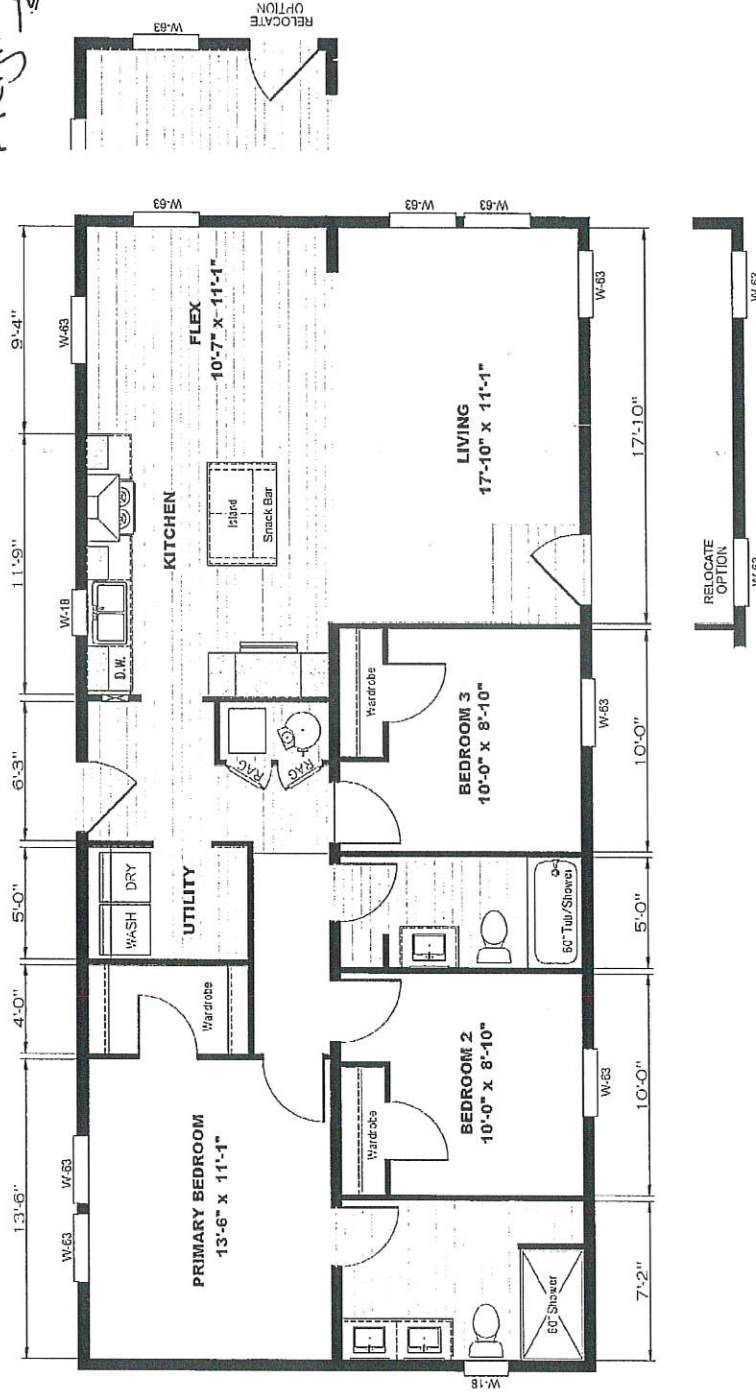

24 WIDE

Discount - 107,774
 15,000
92,774
 Freight 6,950
\$99,724

4010 Roof @ 2,016
 8010 Roof @ 2,932.

TEMPO SERIES 24x52 Stand By Me

3 BEDROOM, 2 BATH - 1,176 SQ. FT.

24 WIDE

115,154
 - Discount - 15,000

 100,154
 Freight 6,950

 \$106,950

U01B Roof # 2,184
 801B Roof # 3,177

TEMPO SERIES 24x52 Three Little Birds

3 BEDROOM, 2 BATH - 1,248 SQ. FT.

24 WIDE

114 113
 Discount - 15,000
99,113
 Freight + 6,950
 \$ 106,063

401b Roof @ 2184
 501b Roof @ 3,177

TEMPO SERIES 24x56 My Girl

3 BEDROOM, 2 BATH - 1,344 SQ. FT.

24 WIDE

114,871
 Discount -15,000
 99,871
 Freight 6,950
 \$106,821

110 lb Roof @ 21,352
 80 lb Roof @ 23,422

TEMPO SERIES 24x56 Whole Lotta Love

3 BEDROOM, 2 BATH - 1,272 SQ. FT.

24 WIDE

115,991
 Discount - 15,000
 100,991
 Freight 6,950
 \$ 107,941

LD 1b. ROOF # 2,352
 BD 1b ROOF # 3,422

Exterior Design Selections

Seven stunning exterior color packages are available to fit your customer's style.