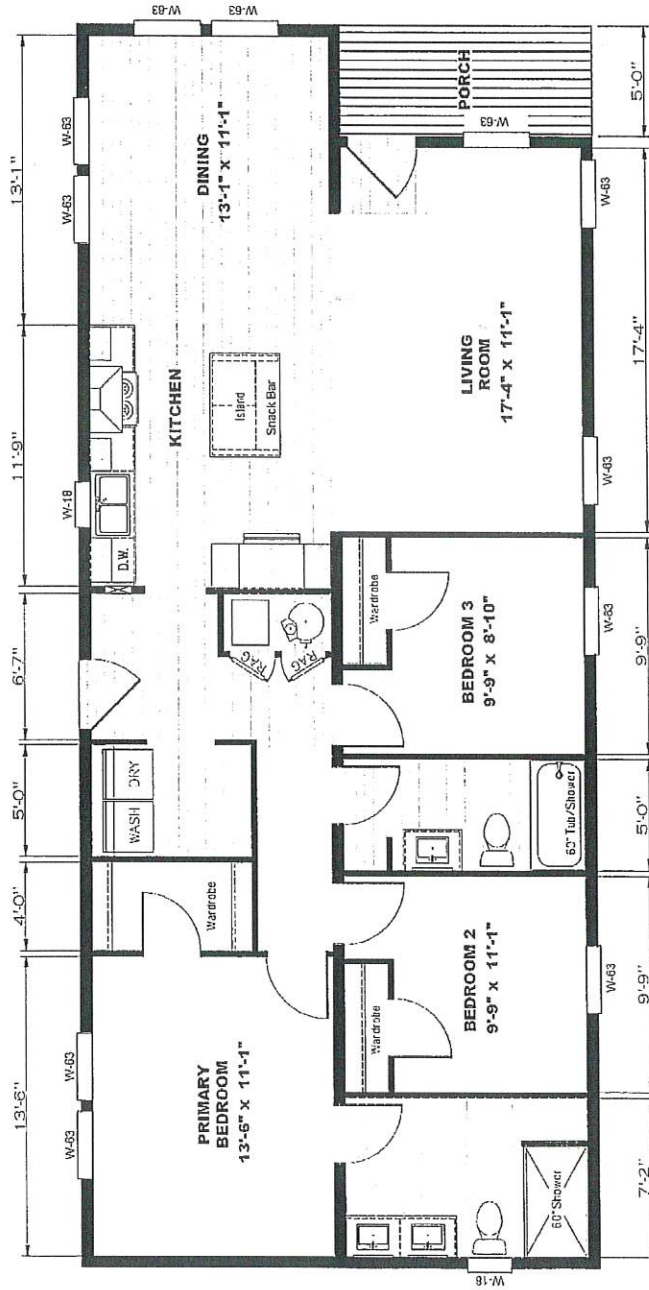

TEMPO SERIES 24x44 Rising Sun
 2 BEDROOM, 2 BATH - 1,066 SQ. FT.

24 WIDE

101,500
 Discount - 15,000
 86,500
 Freight + 6,950
 \$93,450

W10 Roof \$1,848
 B010 Roof \$2,688

TEMPO SERIES 24x48 Here Comes The Sun
 3 BEDROOM, 2 BATH - 1152 SQ. FT.

24 WIDE

Discount - 107,774
 15,000
92,774
 Freight 6,950
\$99,724

4010 Roof @ 2,016
 8010 Roof @ 2,932.

TEMPO SERIES 24x52 Stand By Me

3 BEDROOM, 2 BATH - 1,176 SQ. FT.

24 WIDE

115,154
 - Discount - 15,000

 100,154
 Freight 6,950

TEMPO SERIES 24x56 My Girl

3 BEDROOM, 2 BATH - 1,344 SQ. FT.

24 WIDE

114,871
 Discount -15,000
 99,871
 Freight 6,950
 \$106,821

110 lb Roof @ 21,352
 80 lb Roof @ 23,422

TEMPO SERIES 24x56 Whole Lotta Love

3 BEDROOM, 2 BATH - 1,272 SQ. FT.

24 WIDE

115,991
 Discount - 15,000
 100,991
 Freight 6,950
 \$ 107,941

LD 1b. ROOF # 2,352
 BD 1b ROOF # 3,422

Exterior Design Selections

Seven stunning exterior color packages are available to fit your customer's style.