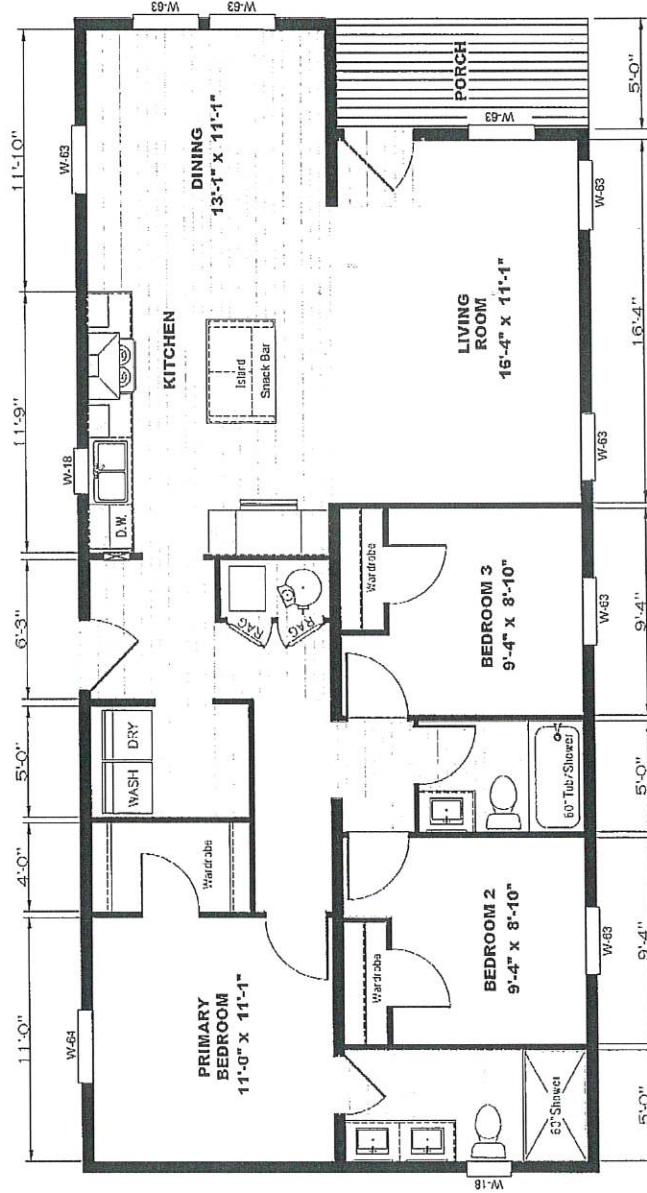

TEMPO SERIES 24x52 Stand By Me

3 BEDROOM, 2 BATH - 1,176 SQ. FT.

24 WIDE

115,154
- Discount - 15,000

100,154
Freight 6,950

$106,950

U01B Roof # 2,184
801B Roof # 3,177