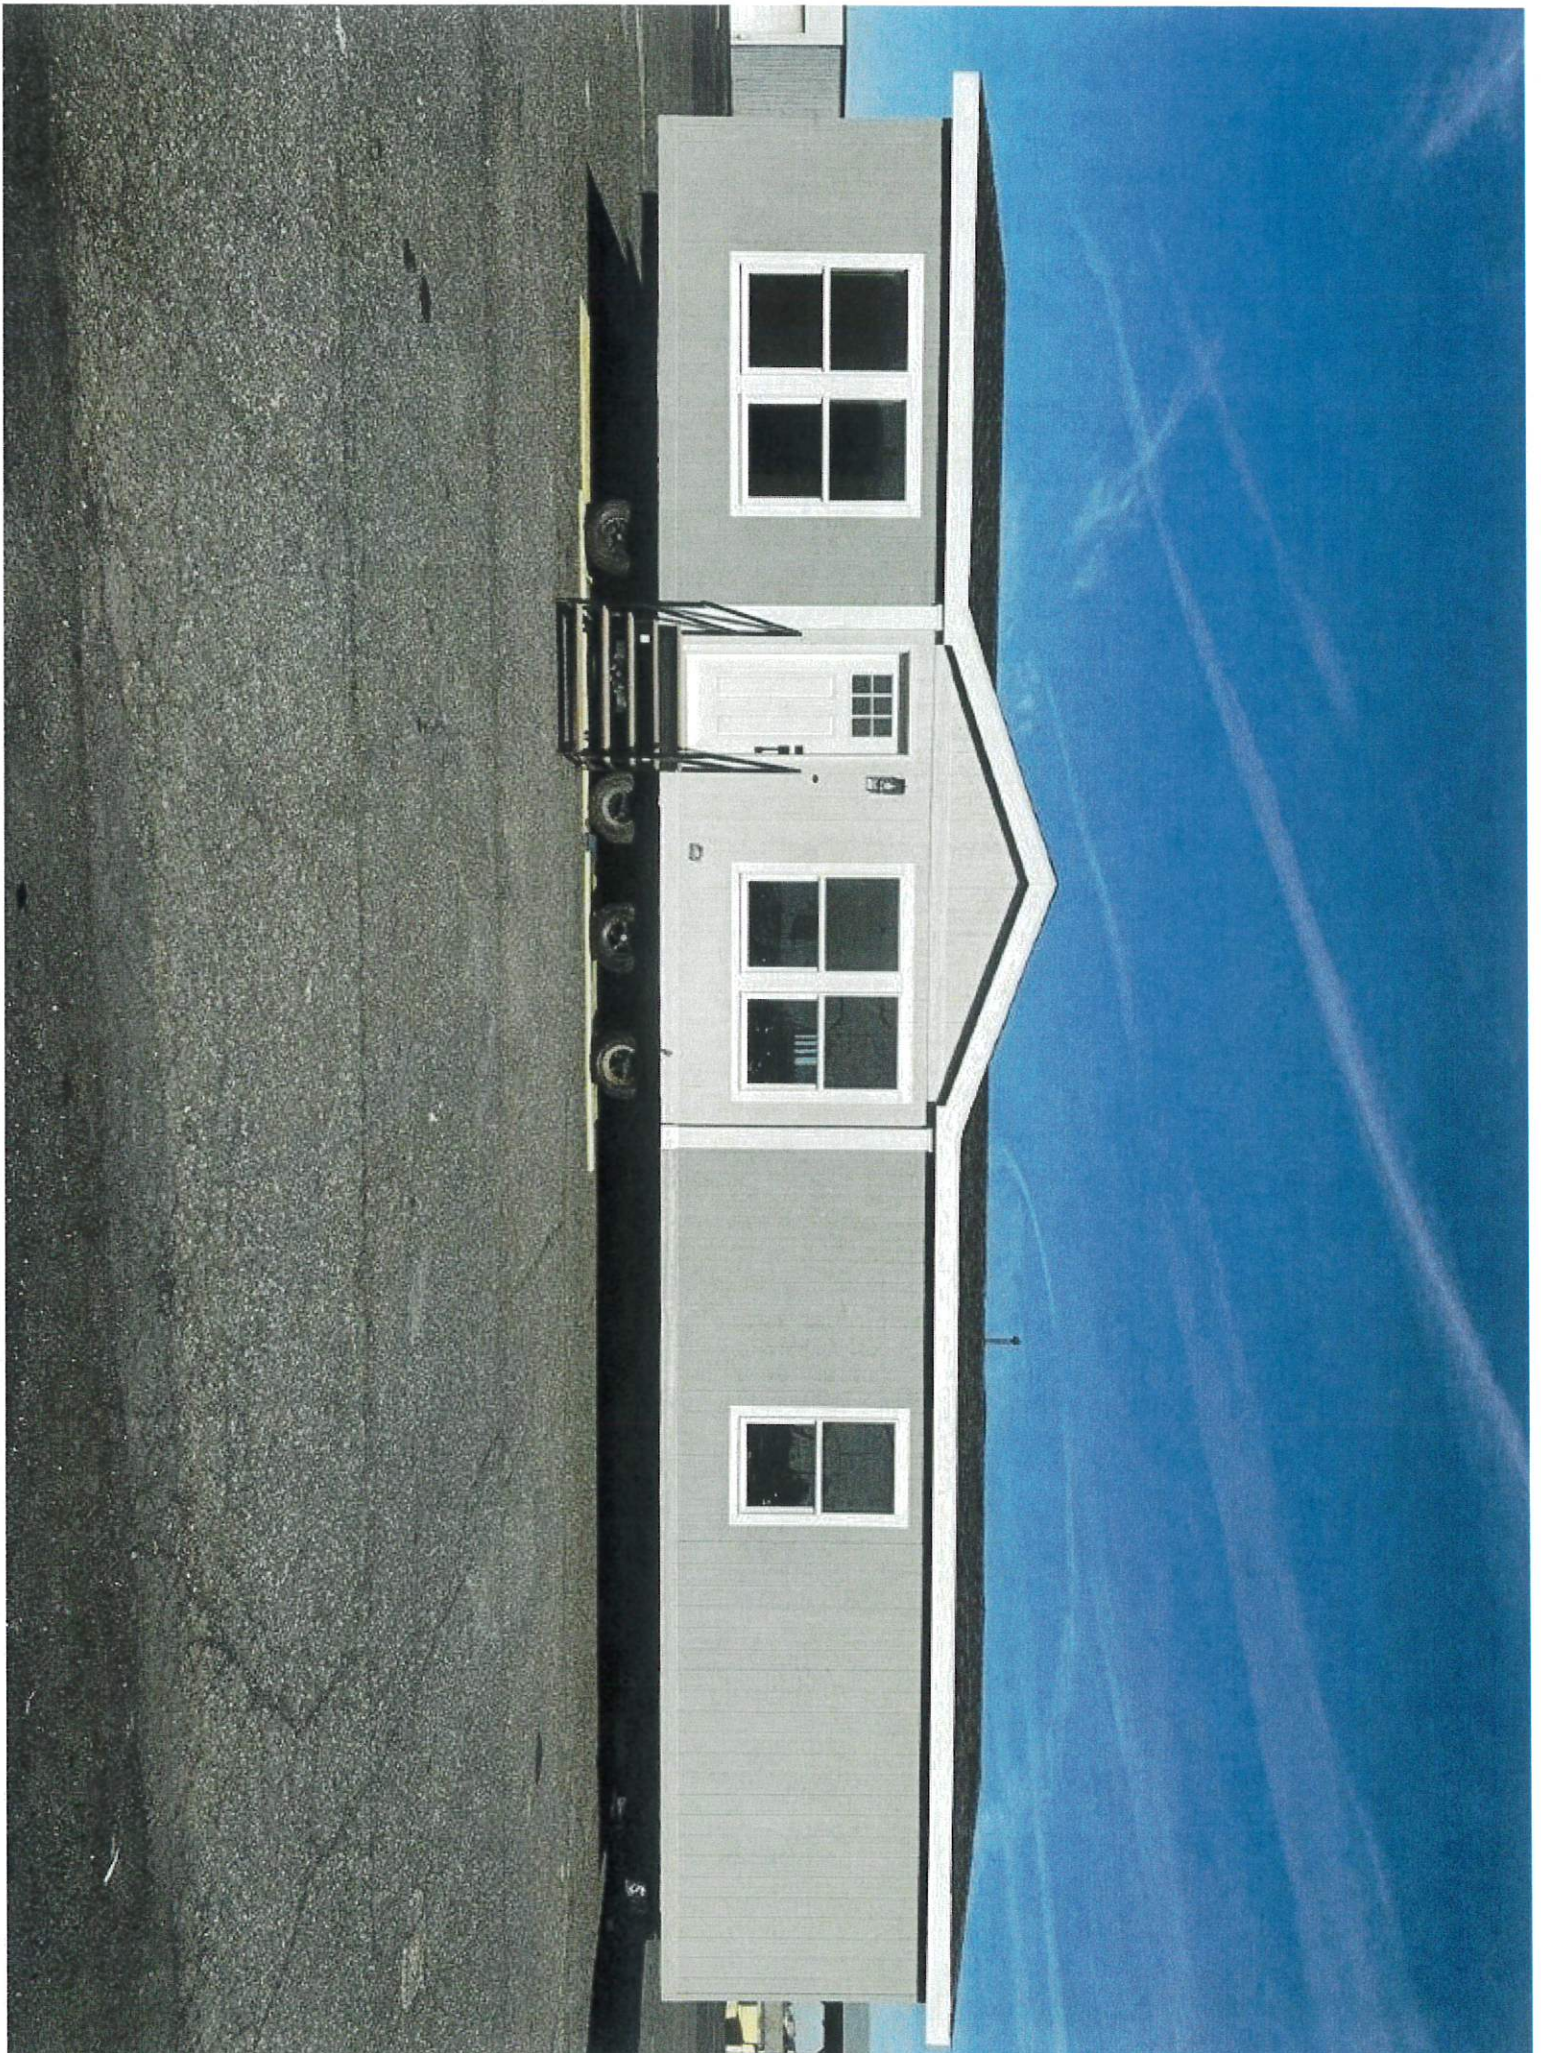

24 WIDE

Discount - 107,774
 15,000
92,774
 Freight 6,950
\$99,724

4010 Roof @ 2,016
 8010 Roof @ 2,932.

TEMPO SERIES 24x52 Stand By Me

3 BEDROOM, 2 BATH - 1,176 SQ. FT.

24 WIDE

115,154
 - Discount - 15,000

 100,154
 Freight 6,950

TEMPO SERIES 24x56 My Girl

3 BEDROOM, 2 BATH - 1,344 SQ. FT.

24 WIDE

114,871
 Discount -15,000
 99,871
 Freight 6,950
 \$106,821

110 lb Roof @ 21,352
 80 lb Roof @ 23,422

TEMPO SERIES 24x56 Whole Lotta Love

3 BEDROOM, 2 BATH - 1,272 SQ. FT.

24 WIDE

115,991
 Discount - 15,000
 100,991
 Freight 6,950
 \$ 107,941

LD 1b. ROOF # 2,352
 BD 1b ROOF # 3,422

Exterior Design Selections

Seven stunning exterior color packages are available to fit your customer's style.