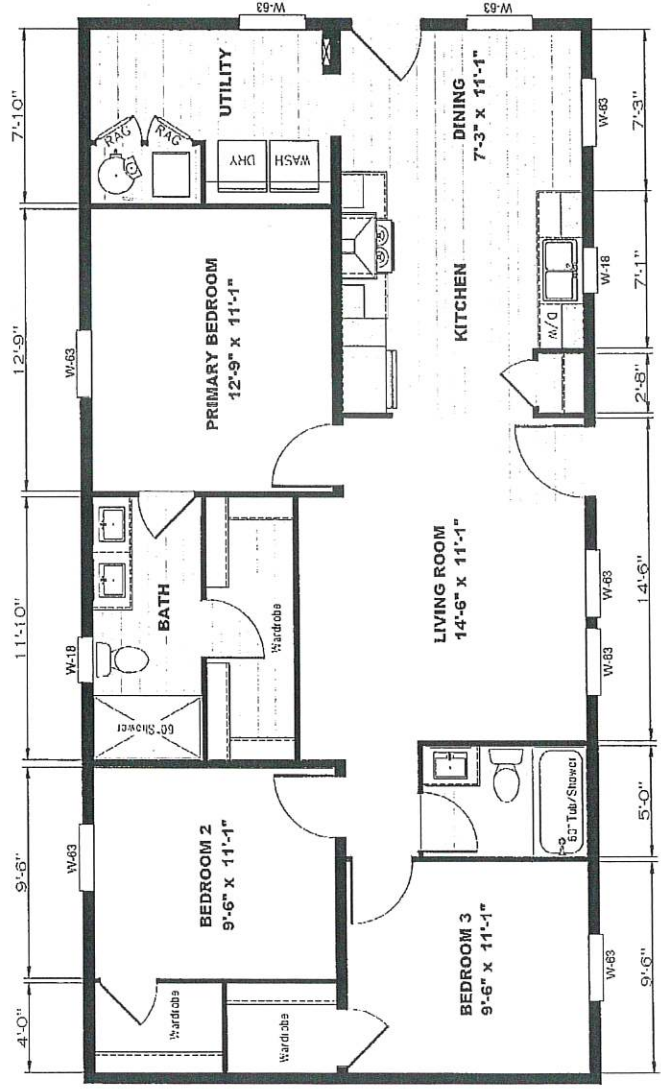

TEMPO SERIES 24x44 Rising Sun
 2 BEDROOM, 2 BATH - 1,066 SQ. FT.

24 WIDE

101,500
 Discount - 15,000
 86,500
 Freight + 6,950
 \$93,450

W10 Roof \$1,848
 B010 Roof \$2,688

TEMPO SERIES 24x48 Here Comes The Sun
 3 BEDROOM, 2 BATH - 1152 SQ. FT.

24 WIDE

Discount - 107,774
 15,000
92,774
 Freight 6,950
\$99,724

4010 Roof @ 2,016
 8010 Roof @ 2,932.

TEMPO SERIES 24x52 Stand By Me

3 BEDROOM, 2 BATH - 1,176 SQ. FT.

24 WIDE

115,154
 - Discount - 15,000

 100,154
 Freight 6,950

TEMPO SERIES 24x56 My Girl

3 BEDROOM, 2 BATH - 1,344 SQ. FT.

24 WIDE

114,871
 Discount -15,000
 99,871
 Freight 6,950
 \$106,821

110 lb Roof @ 21,352
 80 lb Roof @ 23,422

TEMPO SERIES 24x56 Whole Lotta Love

3 BEDROOM, 2 BATH - 1,272 SQ. FT.

24 WIDE

115,991
 Discount - 15,000
 100,991
 Freight 6,950
 \$ 107,941

LD 1b. ROOF # 2,352
 BD 1b ROOF # 3,422

Exterior Design Selections

Seven stunning exterior color packages are available to fit your customer's style.