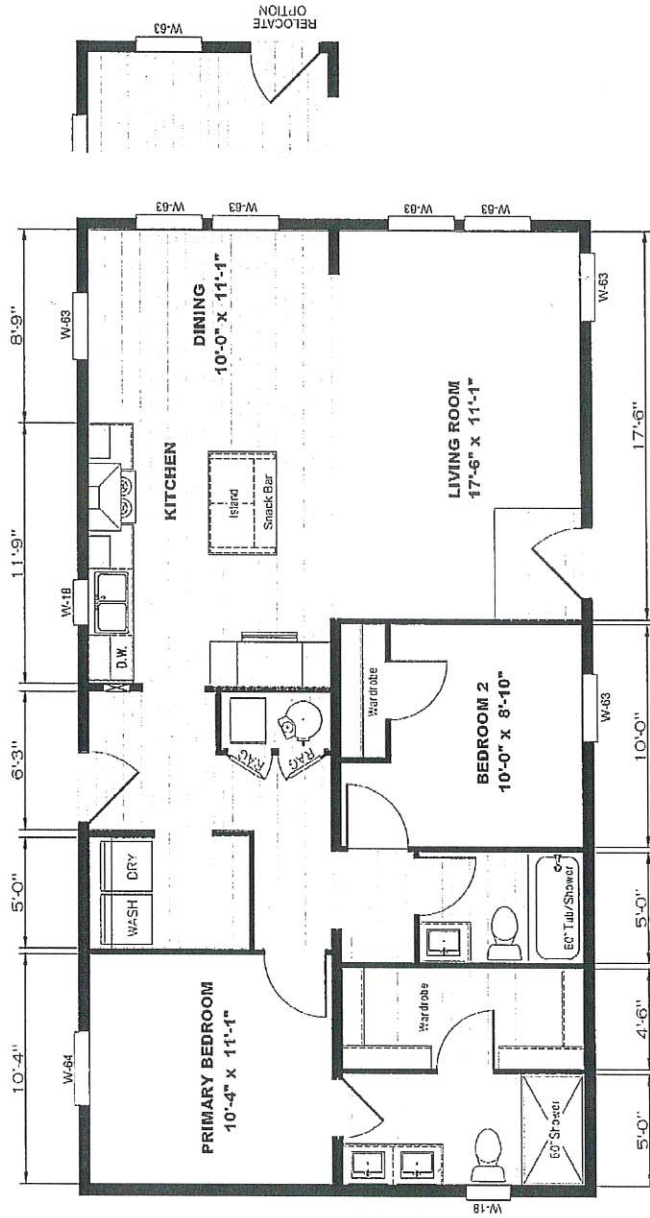

TEMPO SERIES 24x44 Rising Sun
 2 BEDROOM, 2 BATH - 1,066 SQ. FT.

24 WIDE

101,500
 Discount - 15,000
 86,500
 Freight + 6,950
 \$93,450

W10 Roof \$1,848
 B010 Roof \$2,688

TEMPO SERIES 24x48 Here Comes The Sun
 3 BEDROOM, 2 BATH - 1152 SQ. FT.

24 WIDE

Discount - 107,774
 15,000
92,774
 Freight 6,950
\$99,724

4010 Roof @ 2,016
 8010 Roof @ 2,932.

TEMPO SERIES 24x52 Stand By Me

3 BEDROOM, 2 BATH - 1,176 SQ. FT.

24 WIDE

115,154
 - Discount - 15,000

 100,154
 Freight 6,950

TEMPO SERIES 24x56 My Girl

3 BEDROOM, 2 BATH - 1,344 SQ. FT.

24 WIDE

114,871
 Discount -15,000
 99,871
 Freight 6,950
 \$106,821

110 lb Roof @ 21,352
 80 lb Roof @ 23,422

TEMPO SERIES 24x56 Whole Lotta Love

3 BEDROOM, 2 BATH - 1,272 SQ. FT.

24 WIDE

115,991
 Discount - 15,000
 100,991
 Freight 6,950
 \$ 107,941

LD 1b. ROOF # 2,352
 BD 1b ROOF # 3,422

Exterior Design Selections

Seven stunning exterior color packages are available to fit your customer's style.